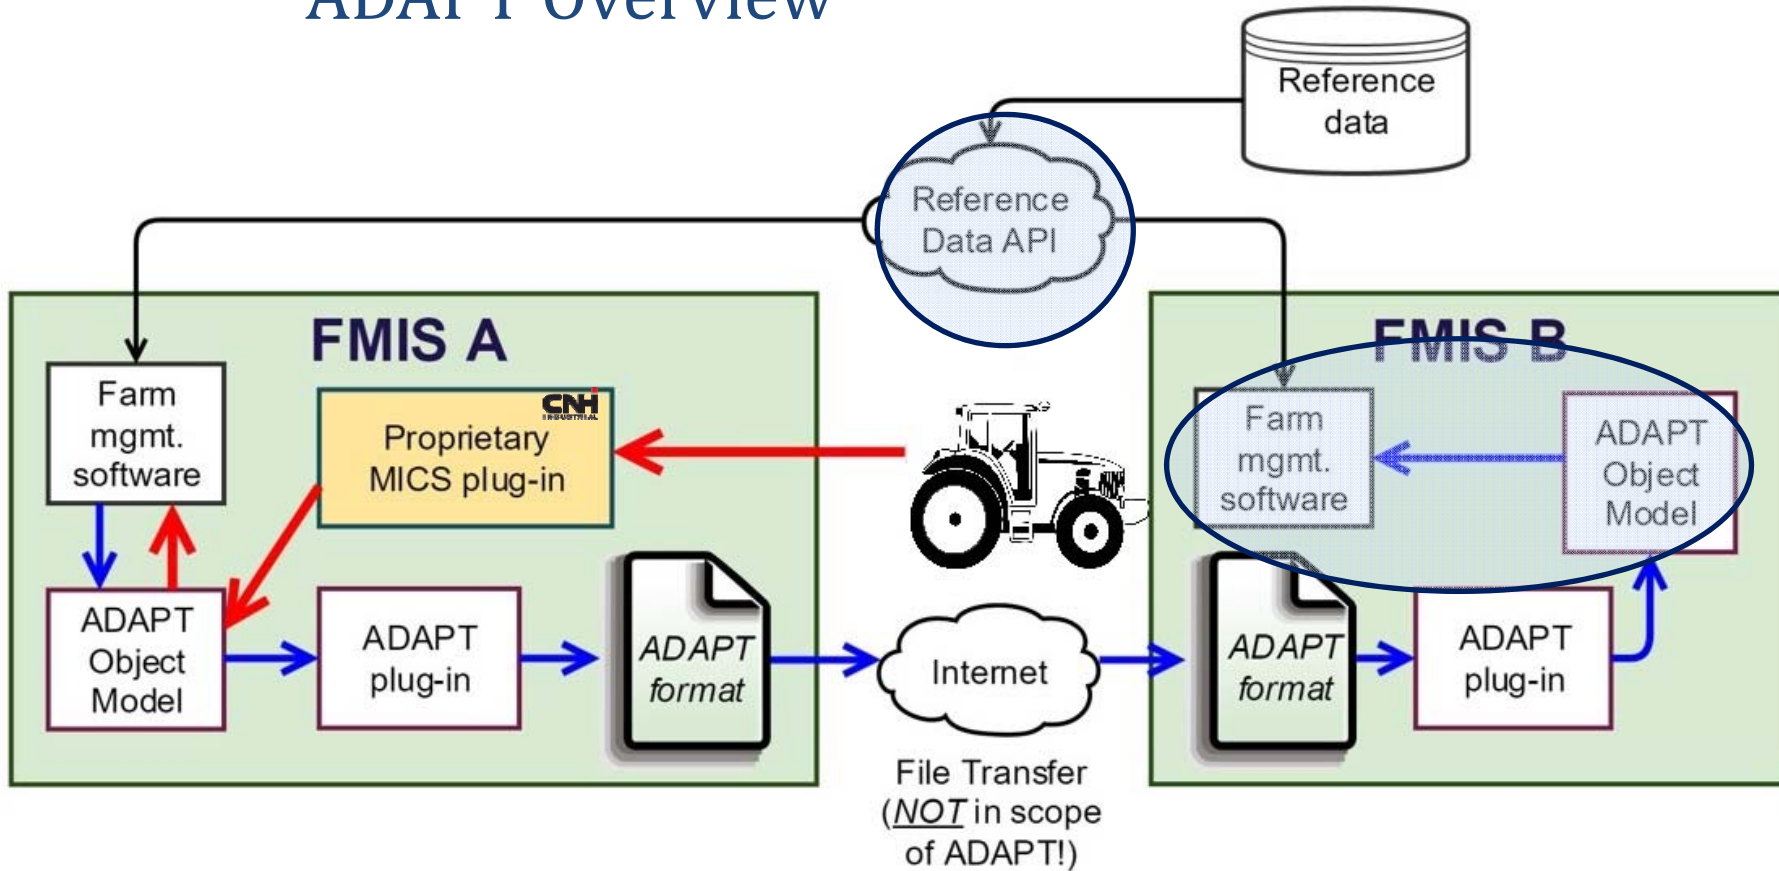

ADAPT Overview

- The **red** arrows show **data import** from a farm machine.
- The **blue** arrows show an FMIS-to-FMIS **data transfer**.

ADAPT Overview

- The **red** arrows show **data import** from a farm machine.

ADAPT Overview

- The **red** arrows show **data import** from a farm machine.

ADAPT Overview

- The **blue** arrows show an FMIS-to-FMIS data transfer.

ADAPT Overview

- The **blue** arrows show an FMIS-to-FMIS data transfer.

ADAPT is an Open Source Software (OSS) project

Business Advantage:

- An Open Source community provides a way for individuals and companies to collaborate on projects that would be difficult to achieve on their own.
- No service fees.

Technical Advantage:

- With source code readily available, users will help you debug quickly and promote rapid code enhancements.

ADAPT Status: Ever Evolving

Future direction

- Technical
 - Include Observations & Measurements
 - Full integration of PAIL
 - Containers, container use, supply-chain interfacing
 - Extensible, API-mediated representation system
- Business & Technical
 - Recruit more plug-in writing companies
 - Work on encapsulating report descriptions
 - Incorporating a more formal provenance model