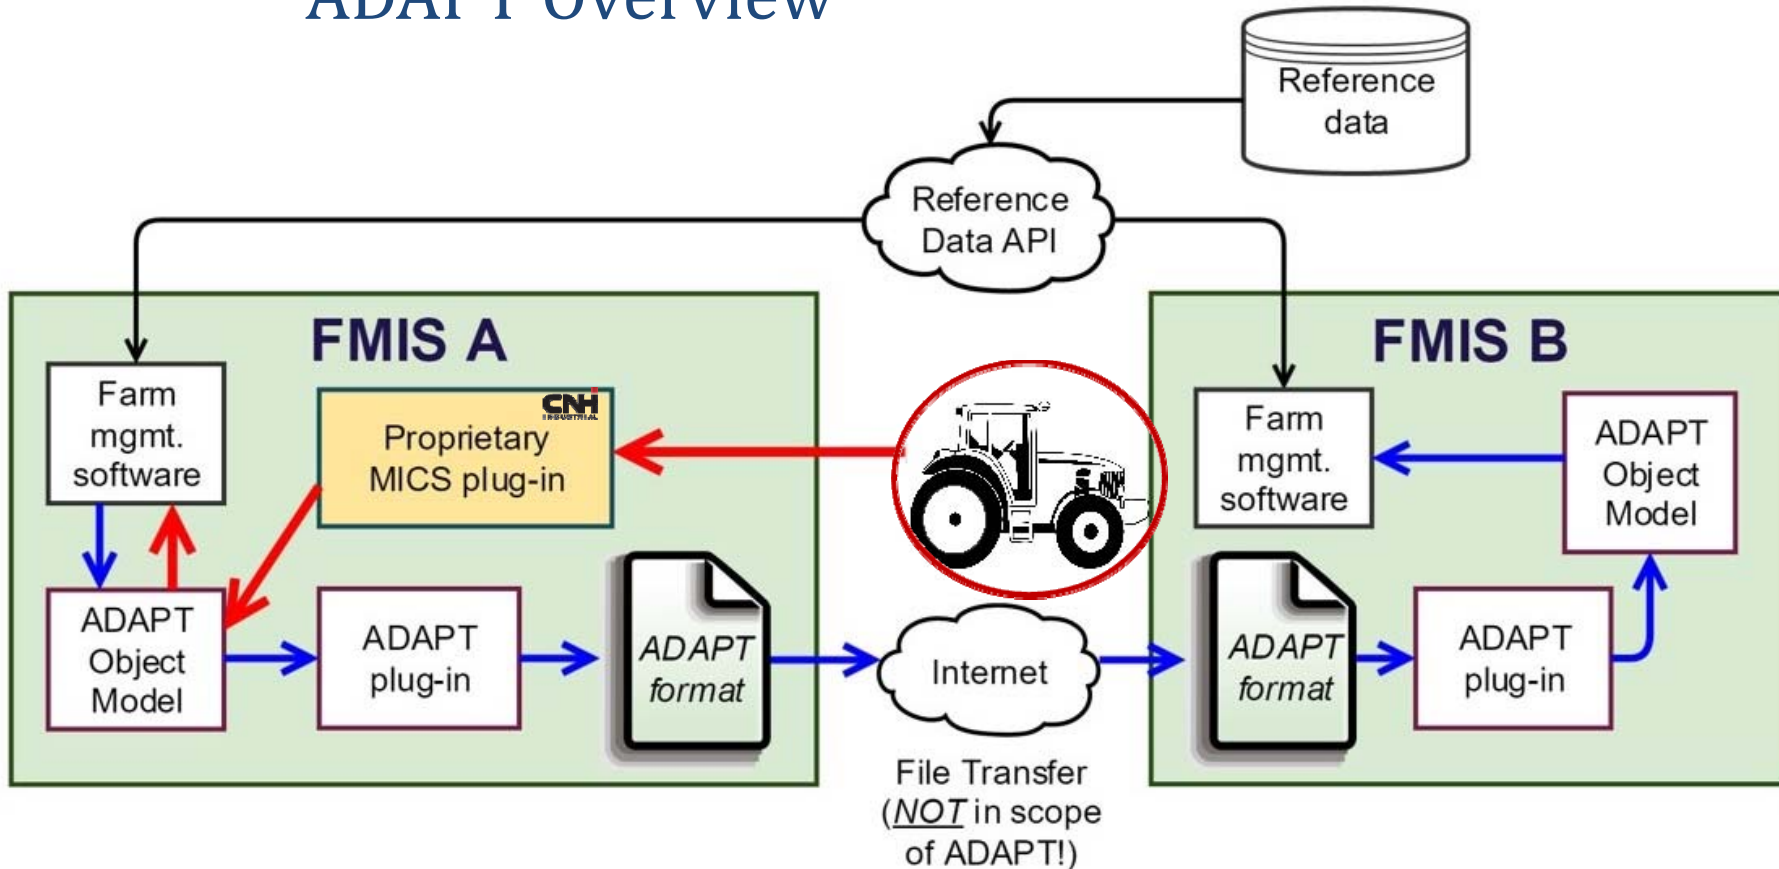

Grower

2. Plugin Framework

Framework managing plugins and data pass through

3. OEM Proprietary Plugins

Created and licensed from a terminal manufacturer on how their data system maps into the ADAPT data model.

5. Reference Data API:

Making ADAPT work globally

Geopolitical-Context-Dependent Data

- Each region/country/province has its own geopolitical identifiers
- Need controlled vocabularies (*"We call it this/You call it that"*)
 - *product names, specifications, seed brand, type, traits*
- These references will be constantly modified
- So, the SPADE Team implemented a RESTful API to provide a updated machine-readable vocabulary of ContextItemDefinitions;
- "Reference Data API" – only uses the identifier you need based on location

Reference Data API

ContextItems

ContextItem
Code : String
Value [0..1] : String
ValueUoM [0..1] : String
TimeScopes [0..*] : TimeScope
NestedItems [0..*] : ContextItem

- **Code:** What a given ContextItem contains:
- **Value:** Identifying number (*e.g.* Gov. ID, geolocation, regulatory number)
- **ValueUoM:** Unit of measure for Value.
- **TimeScopes:** Temporal context.
- **NestedItems:** Used for multi-attribute data. Enables a hierarchical organization of nested ContextItems (*e.g.* survey connected to a field)

ADAPT Overview

- The **red** arrows show **data import** from a farm machine.
- The **blue** arrows show an FMIS-to-FMIS **data transfer**.

ADAPT Overview

- The **red** arrows show **data import** from a farm machine.