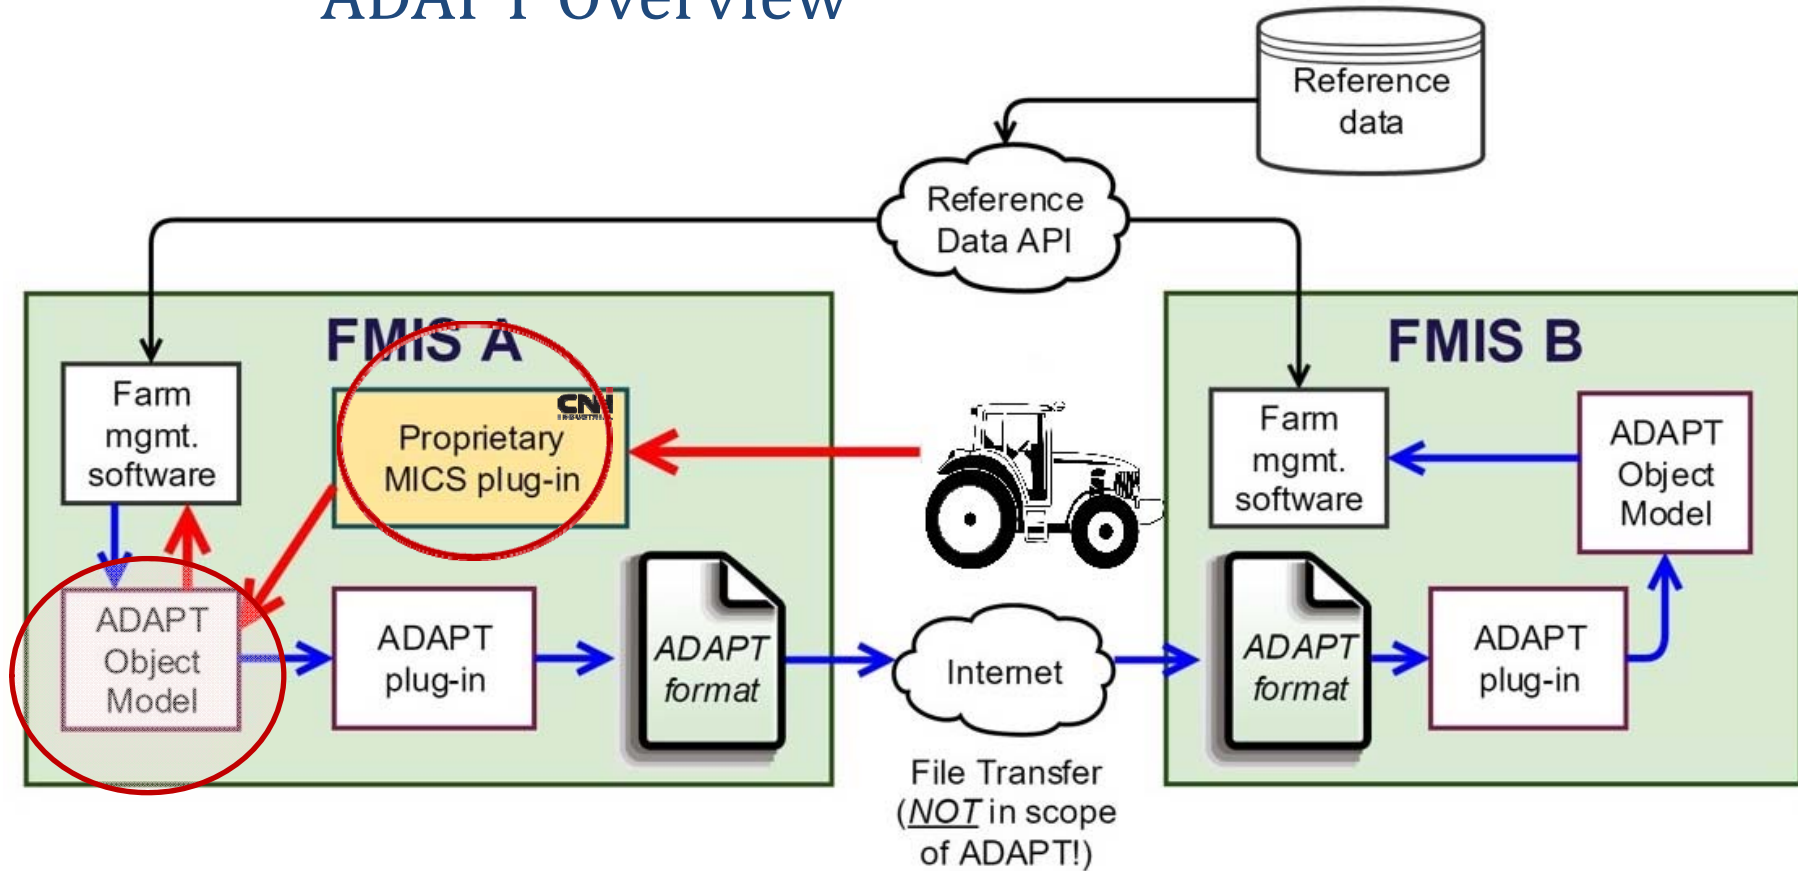

Supplier 1

Administration

Trader 2

Trader 1

Supplier 2

AgGateway
Collaborative for eConnectivity

Interoperability Glossary

Farm Management Information System – could be desktop, mobile-based, web/cloud/...

Reference Data API

ContextItems

ContextItem
Code : String
Value [0..1] : String
ValueUoM [0..1] : String
TimeScopes [0..*] : TimeScope
NestedItems [0..*] : ContextItem

- **Code:** What a given ContextItem contains:
- **Value:** Identifying number (*e.g.* Gov. ID, geolocation, regulatory number)
- **ValueUoM:** Unit of measure for Value.
- **TimeScopes:** Temporal context.
- **NestedItems:** Used for multi-attribute data. Enables a hierarchical organization of nested ContextItems (*e.g.* survey connected to a field)

ADAPT Overview

- The **red** arrows show **data import** from a farm machine.
- The **blue** arrows show an FMIS-to-FMIS **data transfer**.

ADAPT Overview

- The **red** arrows show **data import** from a farm machine.

ADAPT Overview

- The **red** arrows show **data import** from a farm machine.

ADAPT Overview

- The **blue** arrows show an FMIS-to-FMIS data transfer.

ADAPT Overview

- The **blue** arrows show an FMIS-to-FMIS data transfer.