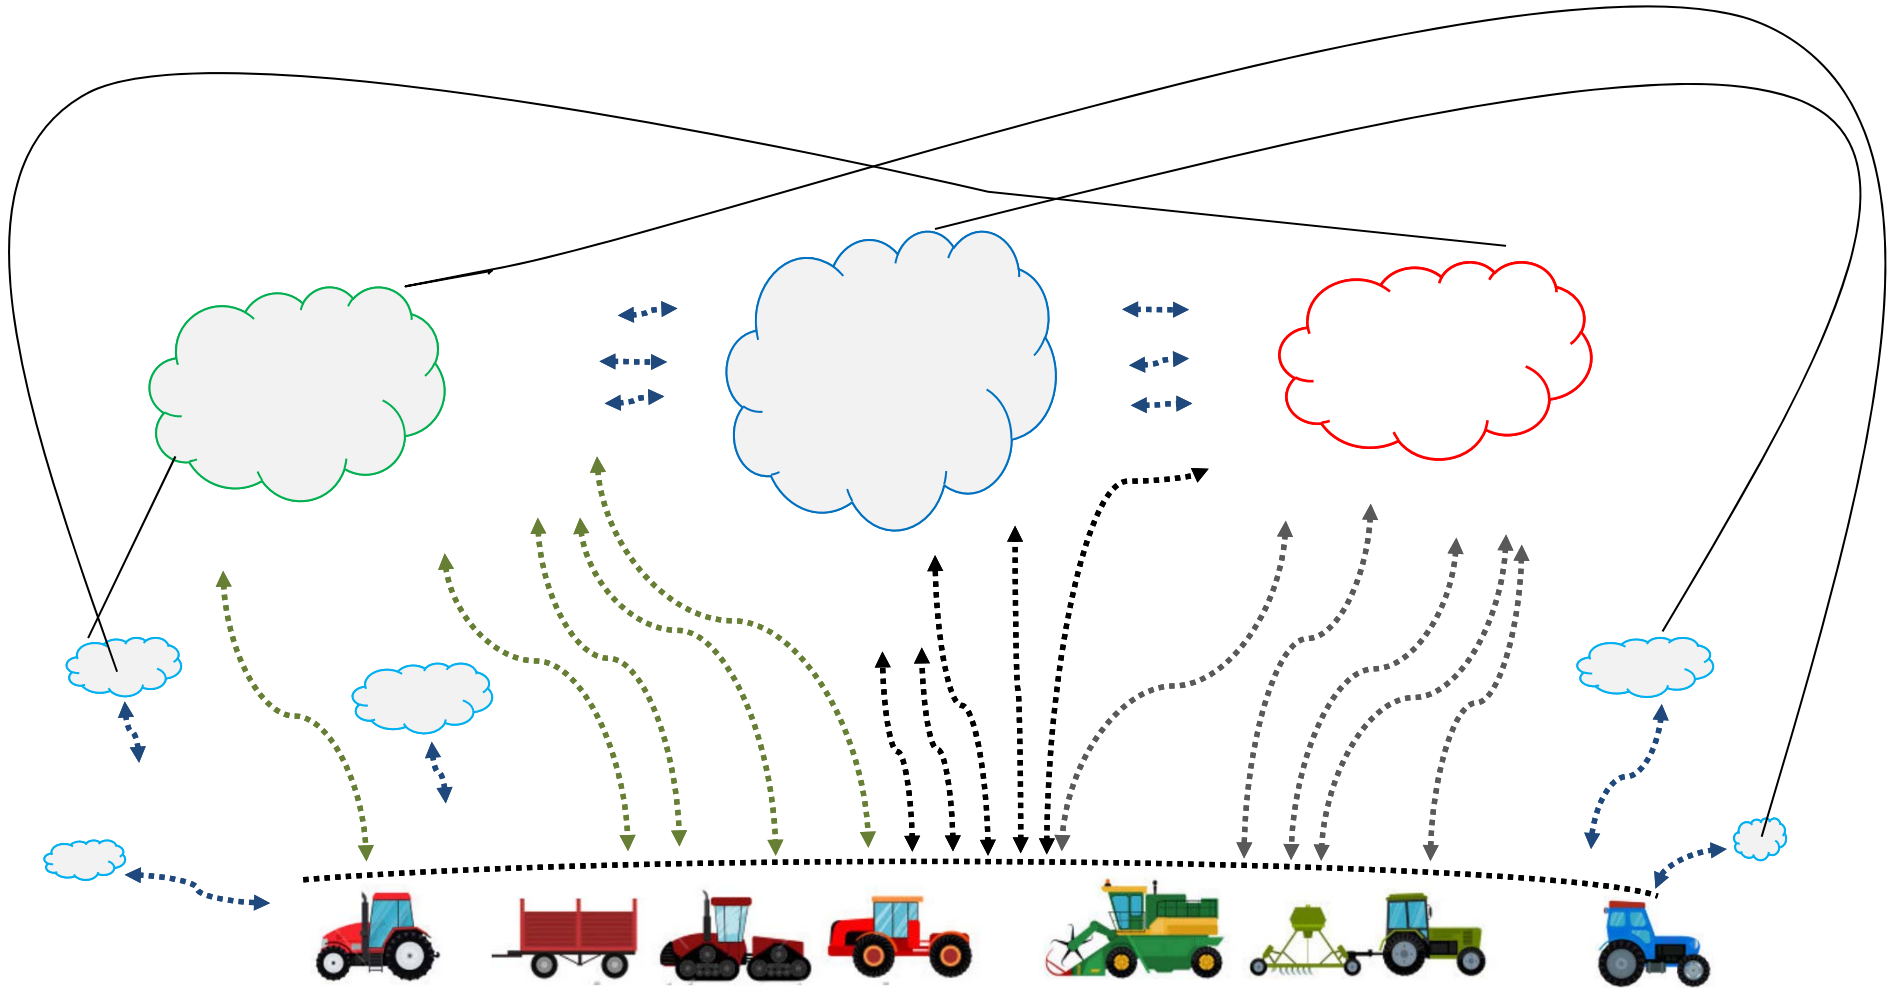

The Inspiration for ADAPT

The Need of a Rosetta Stone