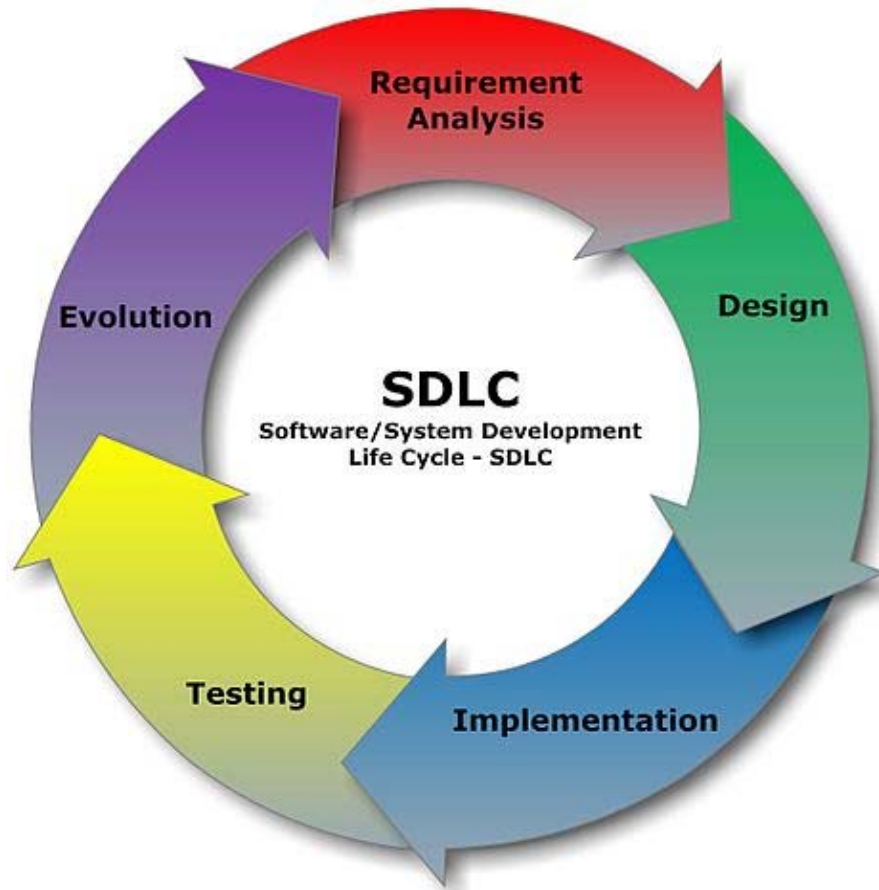

ADAPT Status: Ever Evolving

Future direction

- Technical
  - Include Observations & Measurements
  - Full integration of PAIL
  - Containers, container use, supply-chain interfacing
  - Extensible, API-mediated representation system
- Business & Technical
  - Recruit more plug-in writing companies
  - Work on encapsulating report descriptions
  - Incorporating a more formal provenance model