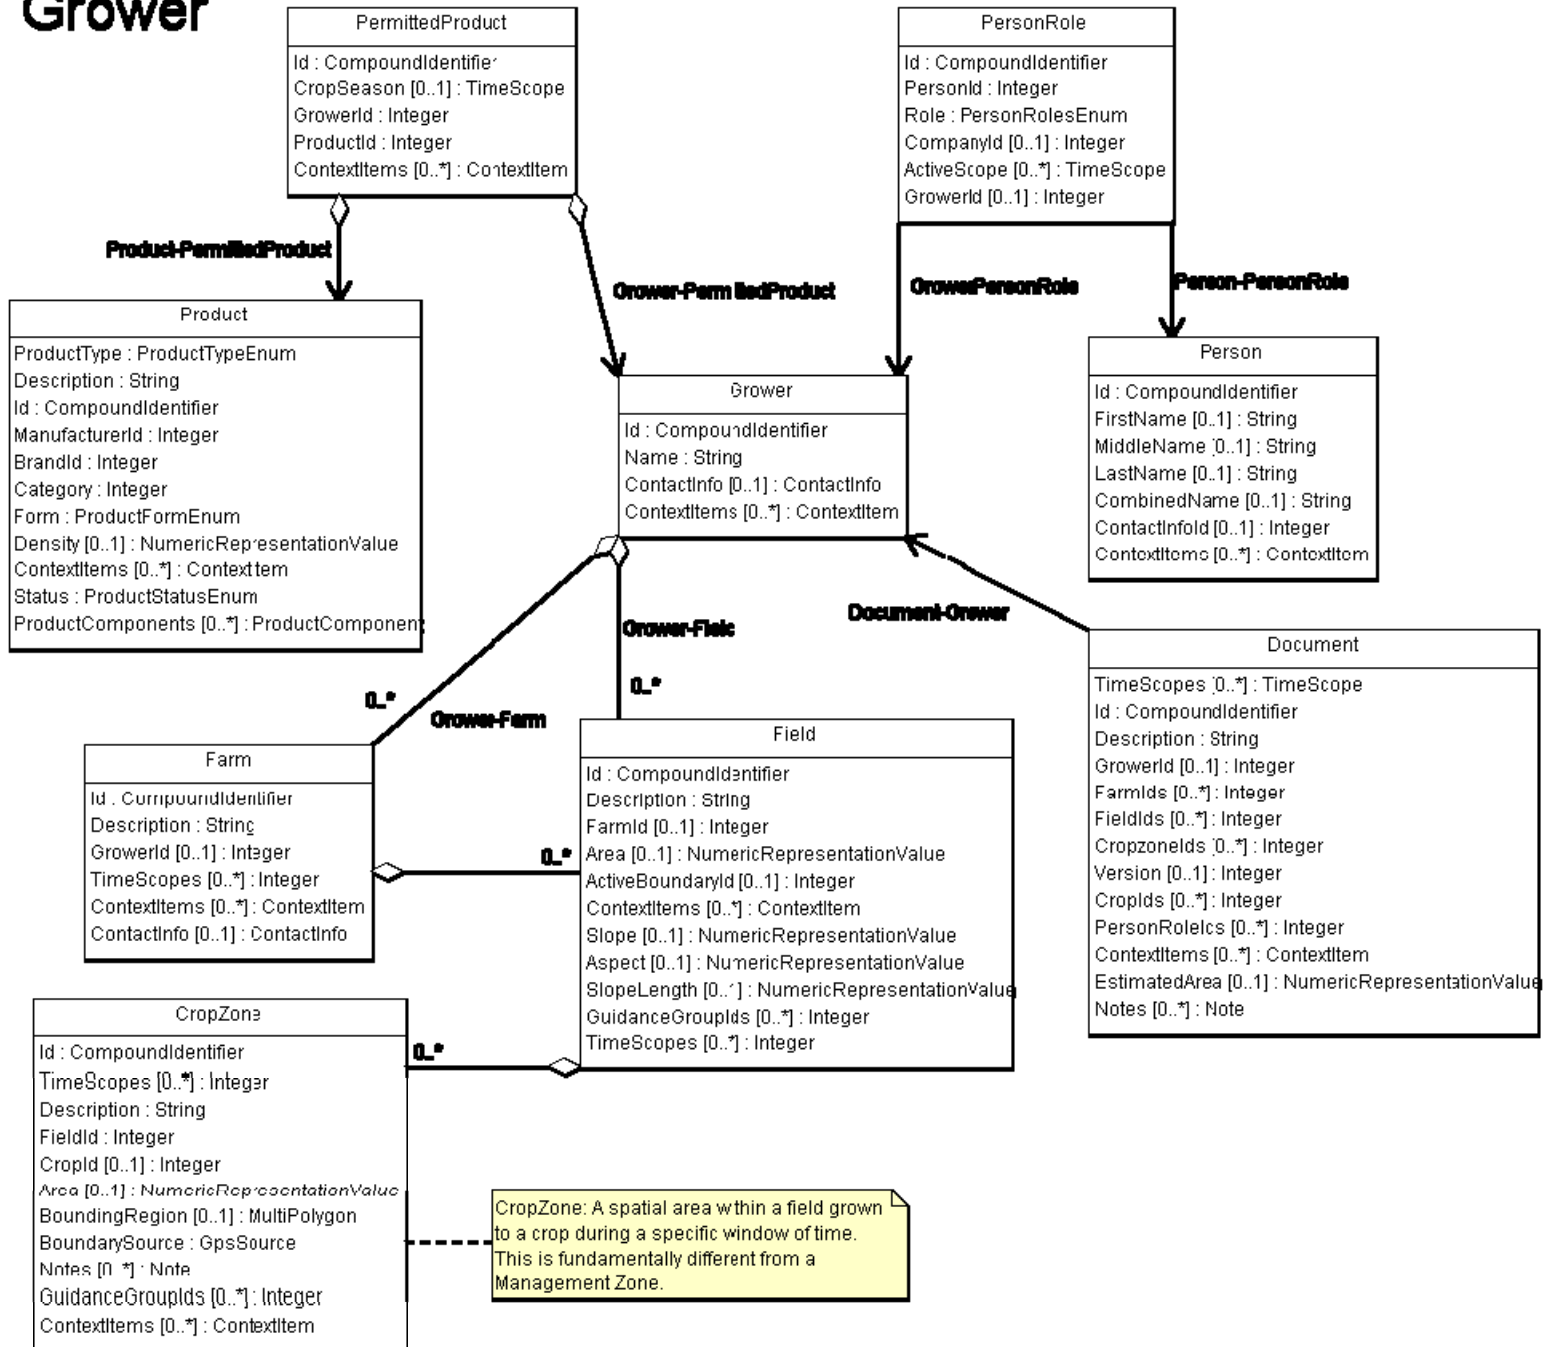

	1. ADAPT Data Model	The data elements needed in a wide variety of field operations
	2. ADAPT Framework	Framework managing plugins and data pass through
	3. OEM Plug-ins <i>(proprietary)</i>	Created and licensed from a terminal manufacturer on how their data system maps into the ADAPT data model
	4a. ADM Serialization Plug-in <i>(open-source)</i>	Used to transfer data from one system supporting ADAPT to another <i>(FMIS ADAPT to FMIS ADAPT)</i>
	4b. ISO Plug-in <i>(open-source)</i>	Plug-in that will be AEF conformance tested for compatibility with the ISO11783 standard
	5. Reference Data API <i>(open-source)</i>	A RESTful API that provides machine-readable ContextItem Definitions to identify geopolitical-context-dependent data

Grower

2. Plugin Framework

Framework managing plugins and data pass through

3. OEM Proprietary Plugins

Created and licensed from a terminal manufacturer on how their data system maps into the ADAPT data model.