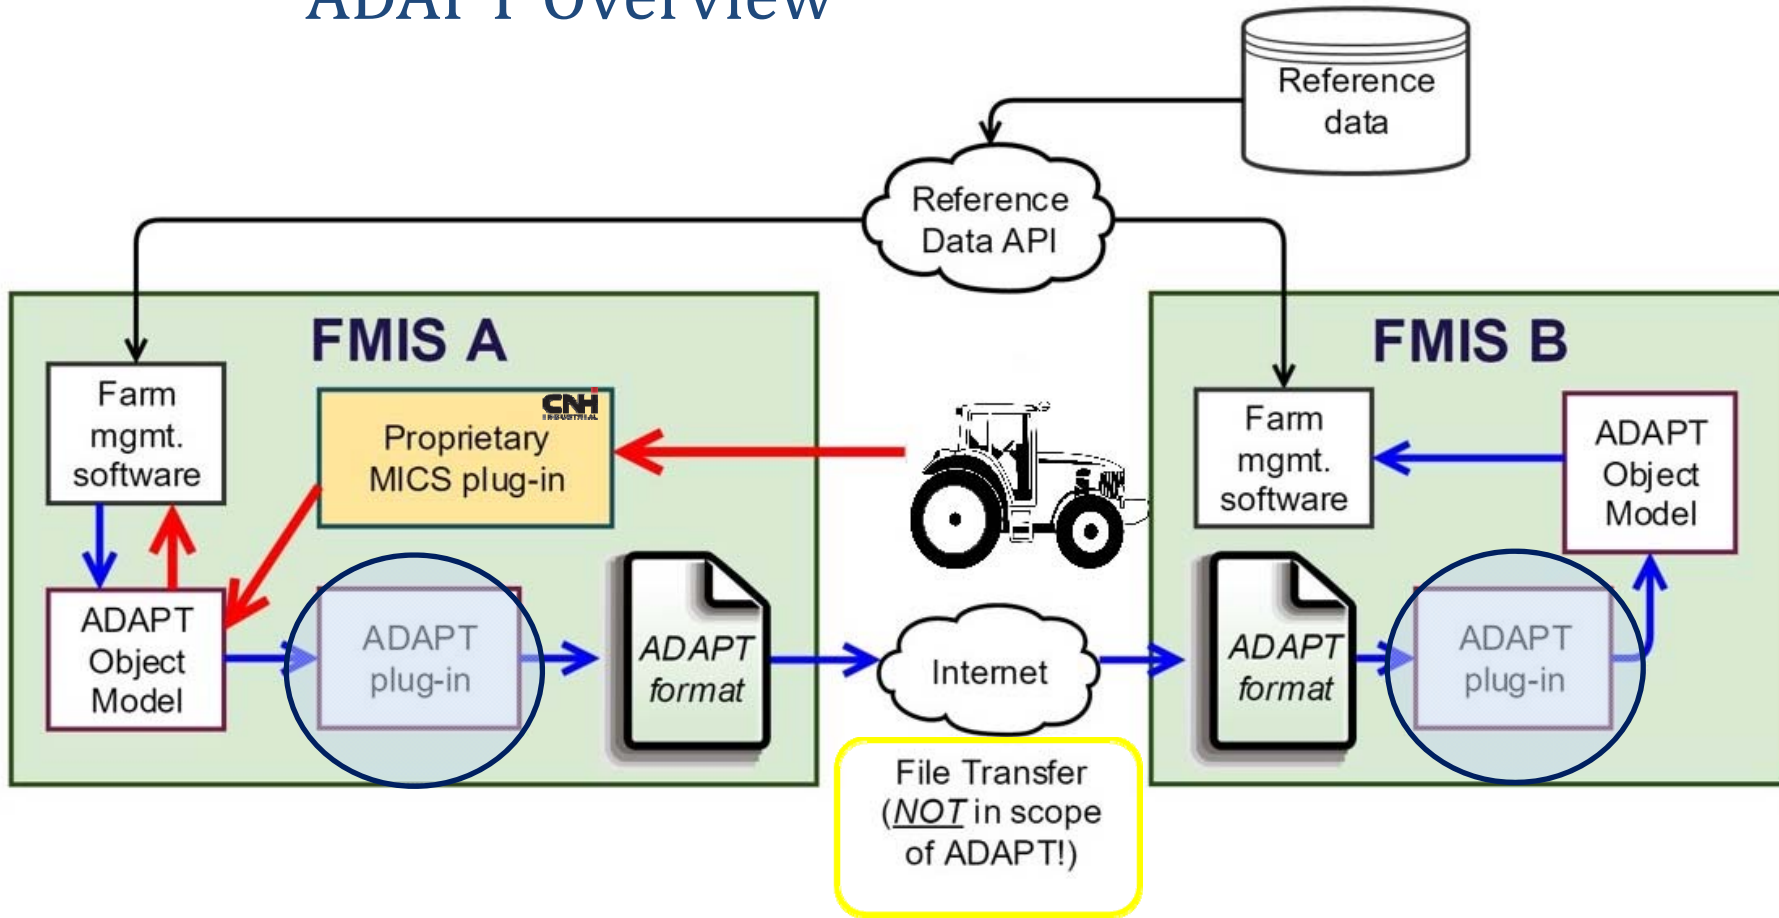

Supplier 1

Administration

Trader 2

Trader 1

Supplier 2

AgGateway
Collaborative for eConnectivity

Interoperability Glossary

Farm Management Information System – could be desktop, mobile-based, web/cloud/...

Reference Data API

ContextItems

ContextItem
Code : String
Value [0..1] : String
ValueUoM [0..1] : String
TimeScopes [0..*] : TimeScope
NestedItems [0..*] : ContextItem

- **Code:** What a given ContextItem contains:
- **Value:** Identifying number (*e.g.* Gov. ID, geolocation, regulatory number)
- **ValueUoM:** Unit of measure for Value.
- **TimeScopes:** Temporal context.
- **NestedItems:** Used for multi-attribute data. Enables a hierarchical organization of nested ContextItems (*e.g.* survey connected to a field)

ADAPT Overview

- The **red** arrows show **data import** from a farm machine.
- The **blue** arrows show an FMIS-to-FMIS **data transfer**.

ADAPT Overview

- The **red** arrows show **data import** from a farm machine.

ADAPT Overview

- The **red** arrows show **data import** from a farm machine.

ADAPT Overview

- The **blue** arrows show an FMIS-to-FMIS data transfer.

ADAPT Overview

- The **blue** arrows show an FMIS-to-FMIS data transfer.