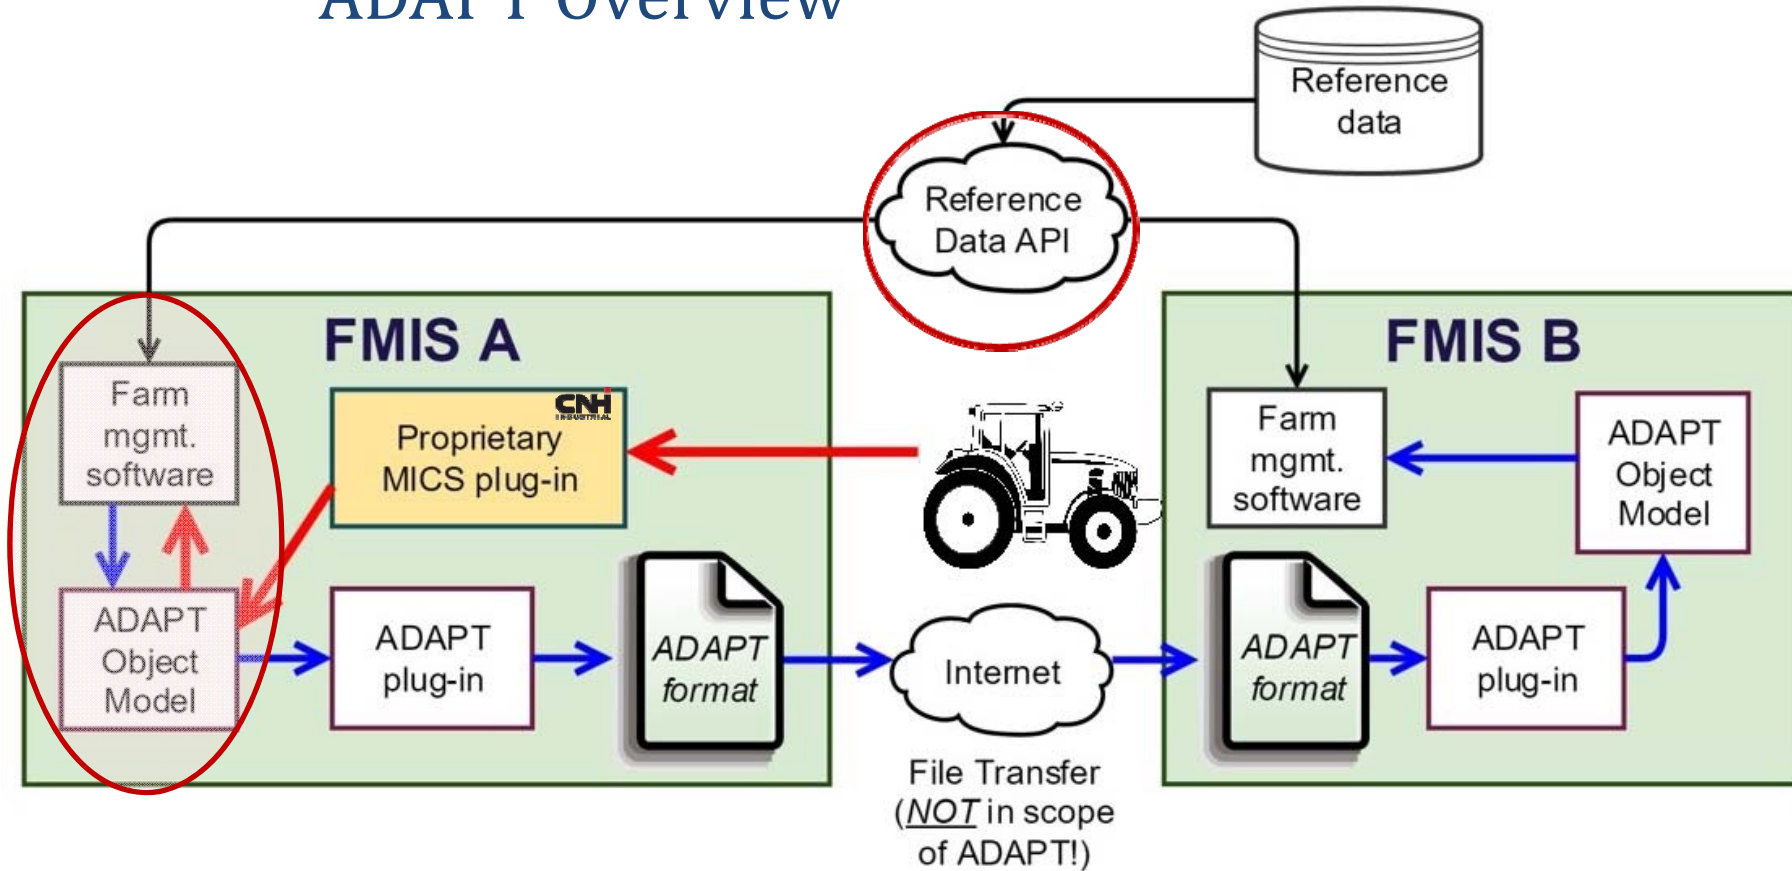

Reference Data API

ContextItems

ContextItem
Code : String
Value [0..1] : String
ValueUoM [0..1] : String
TimeScopes [0..*] : TimeScope
NestedItems [0..*] : ContextItem

- **Code:** What a given ContextItem contains:
- **Value:** Identifying number (*e.g.* Gov. ID, geolocation, regulatory number)
- **ValueUoM:** Unit of measure for Value.
- **TimeScopes:** Temporal context.
- **NestedItems:** Used for multi-attribute data. Enables a hierarchical organization of nested ContextItems (*e.g.* survey connected to a field)

ADAPT Overview

- The **red** arrows show **data import** from a farm machine.
- The **blue** arrows show an FMIS-to-FMIS **data transfer**.

ADAPT Overview

- The **red** arrows show **data import** from a farm machine.

ADAPT Overview

- The **red** arrows show **data import** from a farm machine.

ADAPT Overview

- The **blue** arrows show an FMIS-to-FMIS data transfer.

ADAPT Overview

- The **blue** arrows show an FMIS-to-FMIS data transfer.